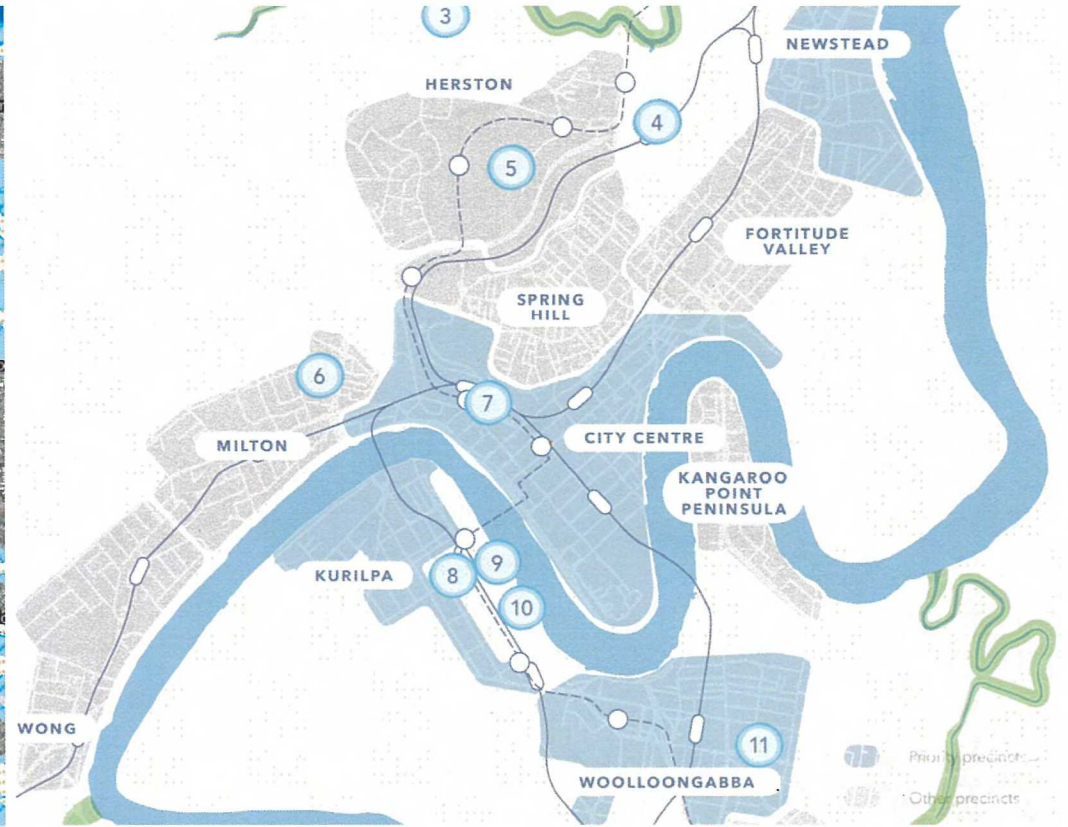

Brisbane's inner-city sustainable growth precincts alongside Council's Flood Awareness Map, revealing Council's prioritisation of flood-prone land for development

Figure 1: Brisbane City Council Flood Awareness Map

Figure 2: Inner city sustainable growth precincts map from Brisbane's Inner City Strategy (2023)

SECURITY LABEL: OFFICIAL

**Tabled and presented to Council**  
**at its: 4758 Meeting held on:**  
**25 / 2 / 2025**  
**Tabled by:** CR. SEAL CHONG WAH  
  
**Chairperson of Council**