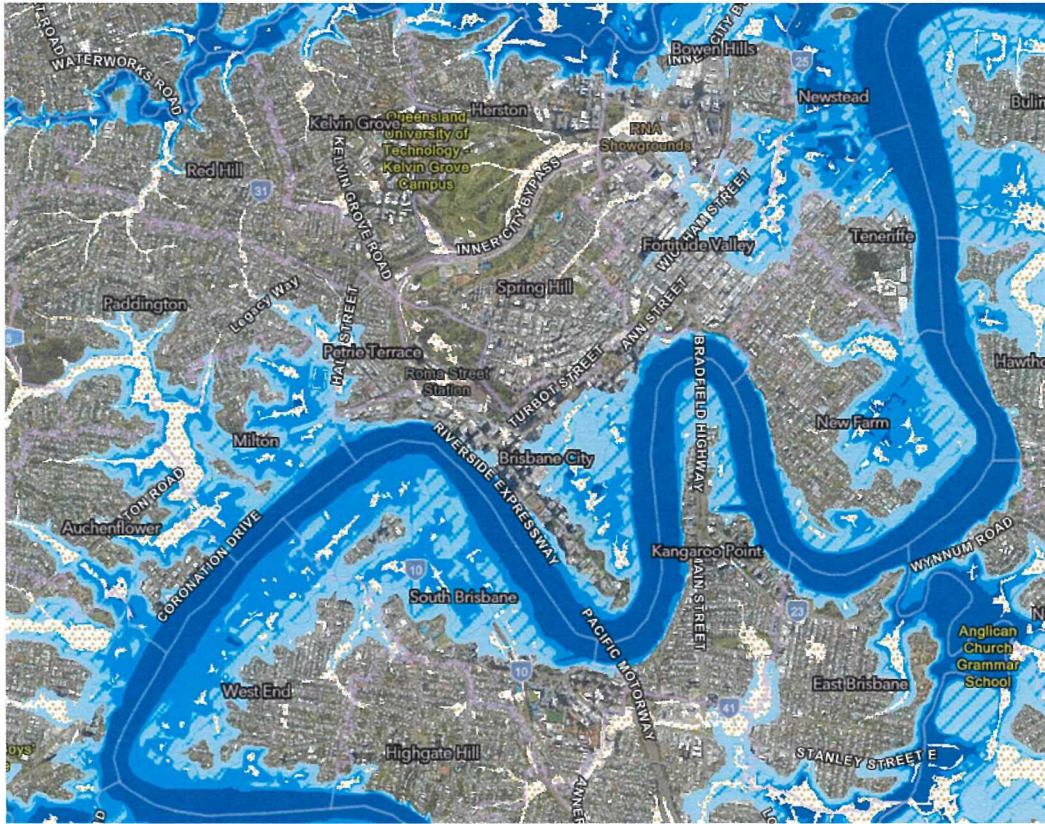

Brisbane's inner-city sustainable growth precincts alongside Council's Flood Awareness Map, revealing Council's prioritisation of flood-prone land for development

Figure 1: Brisbane City Council Flood Awareness Map